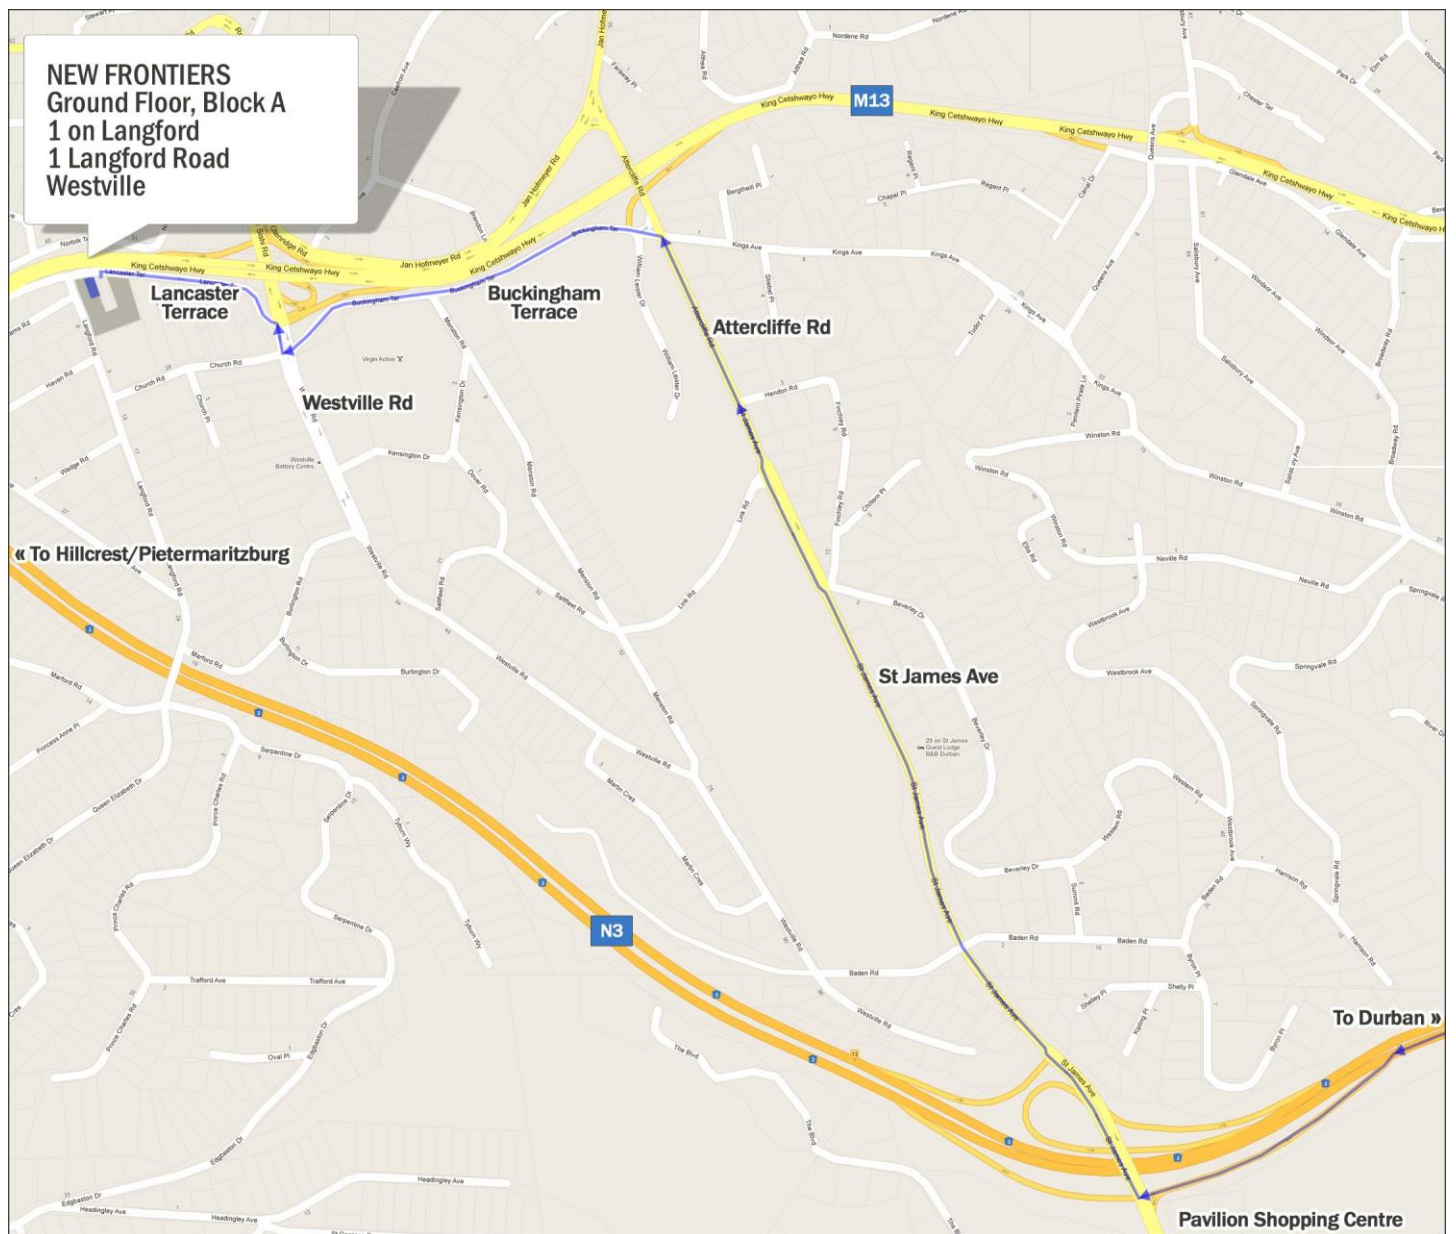

# Office Directions

- From the Airport make your way towards the N2, Durban-bound.
- Follow the N2 for 29 km before you take Exit 165 - E B Cloete for the N3 towards Pietermaritzburg/Johannesburg.
- Join the N3 and after 1,6 km take Exit 13 for Saint James Avenue towards M32/Westville.
- Turn right onto St James Ave (becomes Attercliffe Rd) and continue for 1.8 km before turning left onto Buckingham Terrace.
- After 700 m turn right onto Westville Rd and then almost immediately take the slip road to your left into Lancaster Terrace (in front of the KFC).
- Follow Lancaster Terrace for approximately 350m. 1 on Langford office park is on your left.